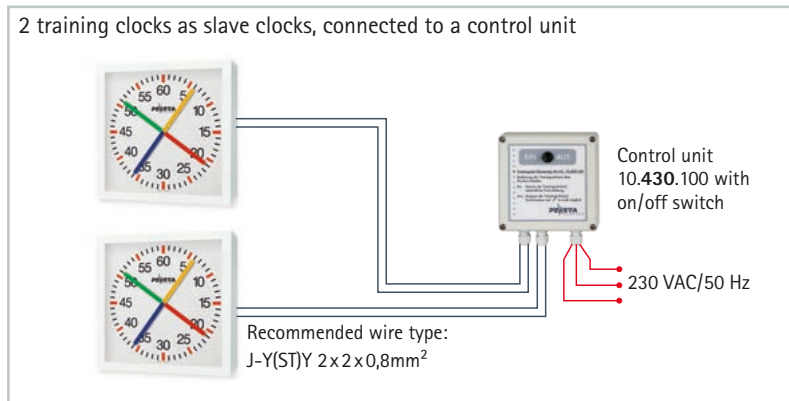

Training Clocks/Pace Clocks for swim training

These training clocks allow the display of split times during swimming training and during warm-up. Every swimmer takes his own time. The 4-coloured seconds cross shows the time elapsed, one revolution corresponds to 60 seconds.

Technology

We manufacture our training clocks using durable, industrial quality slave clock movements. The cross-shaped hand jumps by one unit every second. This achieves a higher accuracy than using creeping hands powered by synchronous motors.

Function

The (swim) training/pace clock can be used by any number of swimmers simultaneously. The crossed second hands show the time elapsed in seconds. The swimmer will wait for a maximum of 14 seconds until the next

colour of the four second hands ("his" colour) reaches the 12-o'clock-position and will then memorise the colours of "his" hand. Upon reaching the edge of the pool (after 1 or 2 laps) the time elapsed can be read according to the position of "his" second hand.